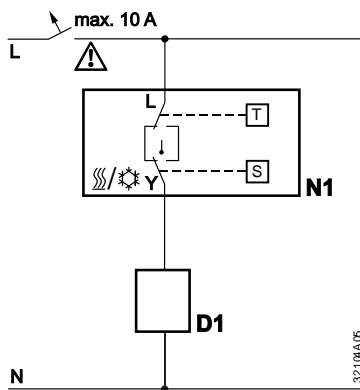

## RAA...

Dimensions in mm

## RAA11 / RAA21 / RAA21/S

- D1 Zone valve or thermal valve for heating
- D2 Zone valve or thermal valve for cooling
- L Switching voltage  
AC 24...250V
- N1 Room thermostat
- Y1 Control output  
"Heating", AC 24...250V
- Y2 Control output  
"Cooling", AC 24...250V
- N Neutral
- T Thermostat element  
(gas-filled diaphragm)

## RAA31

- D1 Zone valve or thermal valve for heating
- D2 Zone valve or thermal valve for cooling
- L Switching voltage  
AC 24...250V
- N1 Room thermostat
- S ON/OFF switch
- Y1 Control output  
"Heating", AC 24...250V
- Y2 Control output  
"Cooling", AC 24...250V
- N Neutral
- T Thermostat element  
(gas-filled diaphragm)

## RAA41 / RAA41/S

- D1 Zone valve or thermal valve for heating
- L Switching voltage  
AC 24...250V
- N1 Room thermostat
- S Selector for Heating / OFF / Cooling
- Y Control output  
"Heating", AC 24...250V
- T Thermostat element  
(gas-filled diaphragm)